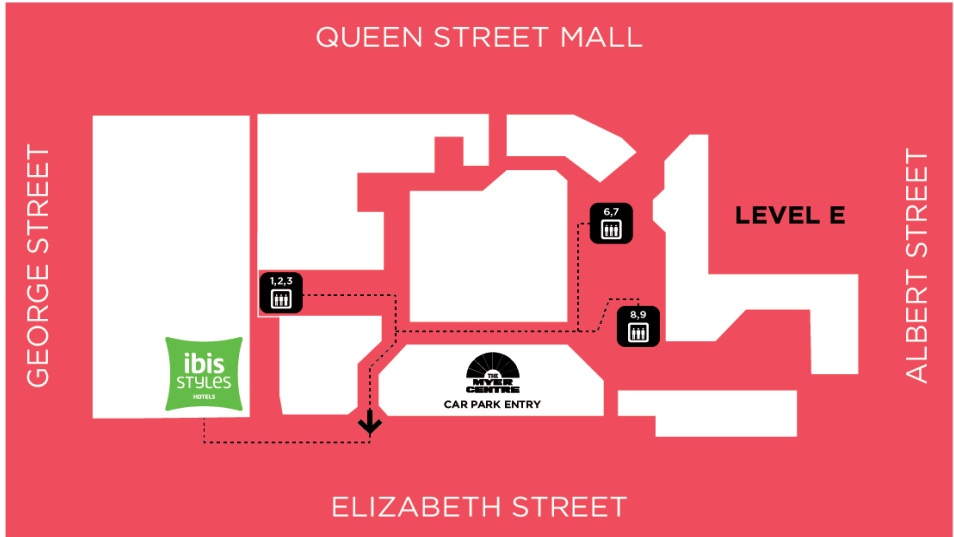

CARPARKING

The entry for the car park is located on Elizabeth Street 40m after the hotel entry.

Proceed down the ramp, collect a ticket and take note of which lift you park near.
Bring your ticket into the hotel and present it to staff when you wish to leave. We will validate it at a discounted rate.

Sunday – Thursday Night - \$38 | Friday - Saturday night - \$20
Single Entry | Exit

AFTER HOURS ACCESS

Between 6pm-7am