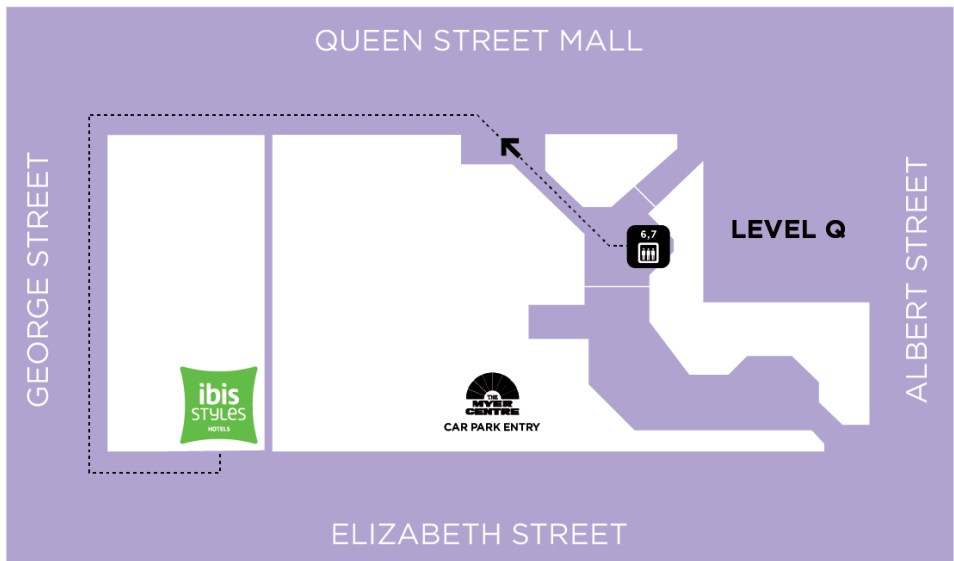

CARPARKING

The entry for the car park is located on Elizabeth Street 40m after the hotel entry.

Proceed down the ramp, collect a ticket and take note of which lift you park near.
Bring your ticket into the hotel and present it to staff when you wish to leave. We will validate it at a discounted rate.

Sunday – Thursday Night - \$38 | Friday - Saturday night - \$20
Single Entry | Exit

AFTER HOURS ACCESS

Between 6pm-7am