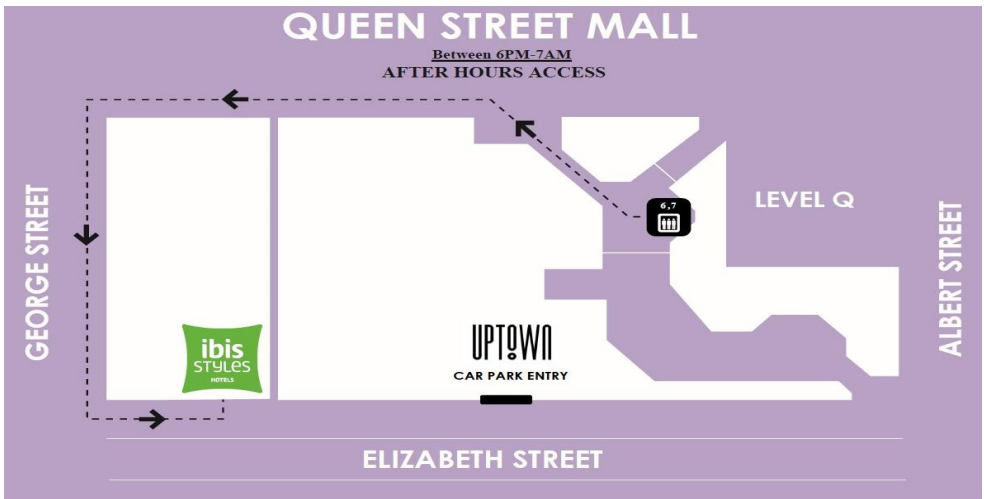

CARPARKING

The entry for the car park is located on Elizabeth Street 40m after the hotel entry.

Proceed down the ramp, collect a ticket and take note of which lift you park near.
Bring your ticket into the hotel and present it to staff when you wish to leave. We will validate it at a discounted rate.

Sunday - Thursday Night - \$38 | Friday - Saturday night - \$20
Single Entry | Exit

CAR PARKING

AFTER HOURS ACCESS

Between 6pm-7am