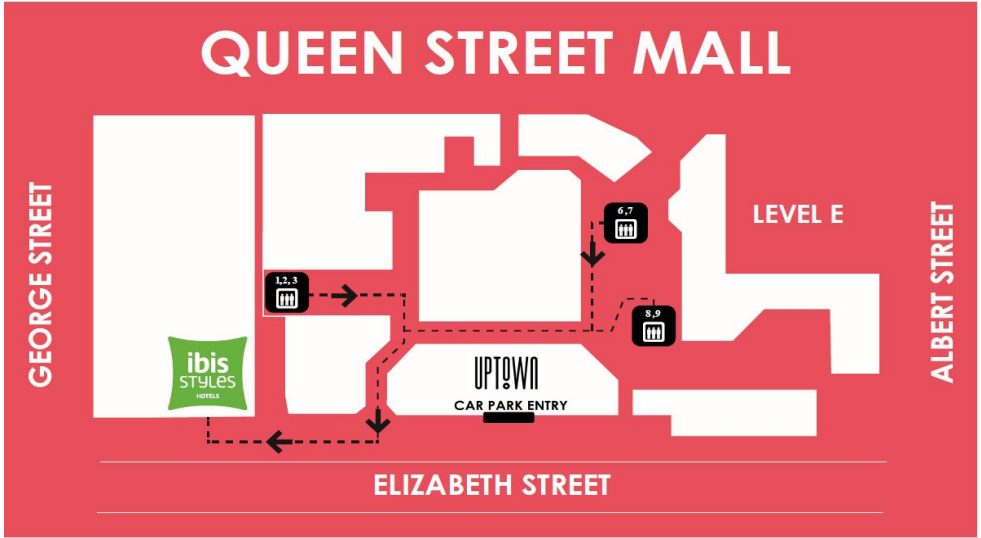

CARPARKING

The entry for the car park is located on Elizabeth Street 40m after the hotel entry.

Proceed down the ramp, collect a ticket and take note of which lift you park near.
Bring your ticket into the hotel and present it to staff when you wish to leave. We will validate it at a discounted rate.

Sunday - Thursday Night - \$38 | Friday - Saturday night - \$20
Single Entry | Exit

CAR PARKING

AFTER HOURS ACCESS

Between 6pm-7am